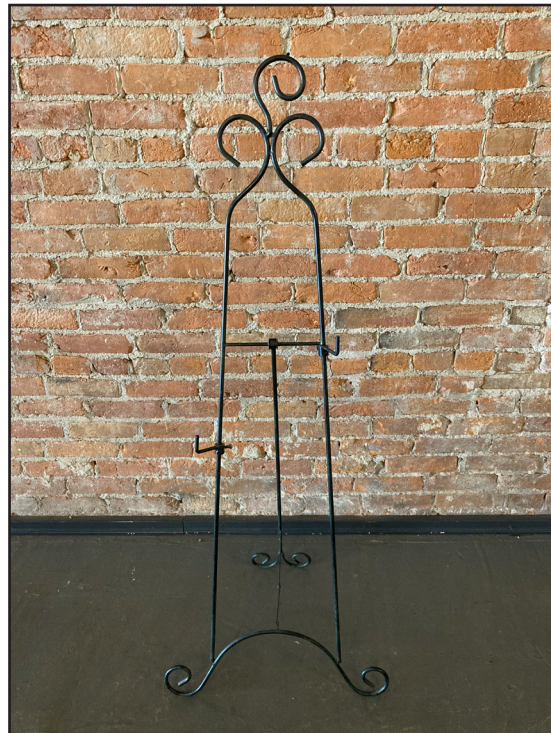

Glass Cloche
Large and small sizes

Mason Jars
Variety of brands & sizes, limited blue available

Glass beaker vase with iron base
Simple and unique, a Gatherings favorite!

Small Glass Vases
Numerous available

decor at **GATHERINGS**

Access the decor inventory at Gatherings for a \$200 fee. Our staff will take care of teardown.

Mercury glass Vase and Candle Votive
A Gatherings favorite!

Candle Sticks
Variety of sizes and finishes, limited quantities