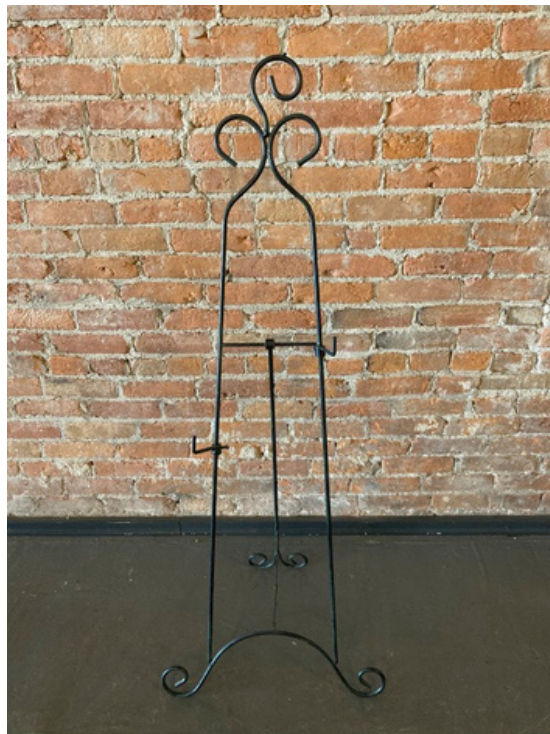

Festive Greenery in Rustic Tin
Greenery can be removed

Pinecones
Numerous available

decor at **GATHERINGS**

Access the decor inventory at Gatherings for a \$350 fee. Our staff will take care of teardown.

Mercury glass Vase and Candle Votive
A Gatherings favorite!

Candle Sticks
Variety of sizes and finishes, limited quantities

Black Iron Easel
Adjustable sign height

Clear cylinder vases
3 sizes

decor at **GATHERINGS**